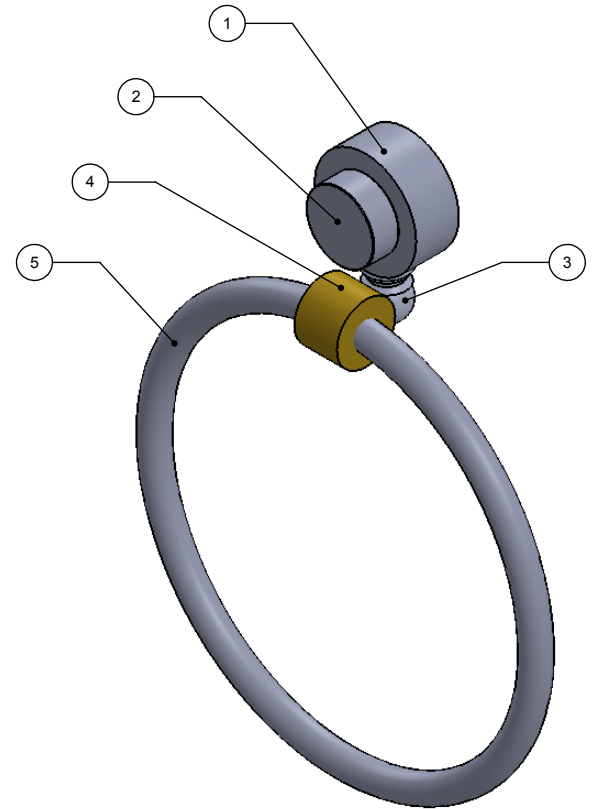

ITEM NO.	P/N	DESCRIPTION	QTY.
1	RGSMT	CONNECTOR	1
2	CARD-1	END LOCK	1
3	#2ARM BACK	SUPPORT LOCK	1
4	HBTTT-78	HUB	1
5	TRMT-6	RING	1

NOTES:
1. UNIT IS IN INCHES

UNLESS OTHERWISE STATED	
.X	$\pm .3\text{mm}$
.XX	$\pm .15\text{mm}$
.XXX	$\pm .008\text{mm}$

COPYRIGHT © Allied Brass 2016

DRAWN	1-26-2016	I.M	MATERIAL:	BRASS		FINISH	TBD
CHECKED	1-26-2016	P.D	DESCRIPTION:	TOWEL RING		QUANTITY	TBD
APPROVED	1-26-2016	R.A	DRAWING No.			416	REV
				SCALE	1:2	SHEET: 01	A4