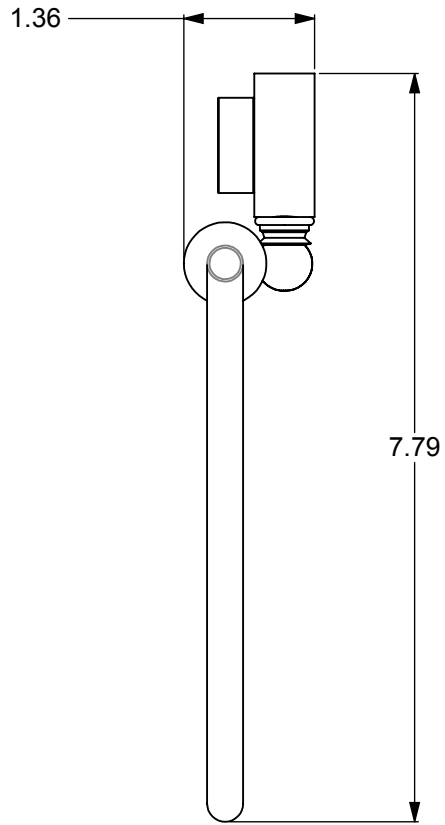

ITEM NO.	P/N	DESCRIPTION	QTY.
1	RGSMT	CONNECTOR	1
2	CARD-1	END LOCK	1
3	#2ARM BACK	SUPPORT LOCK	1
4	HBTTT-78	HUB	1
5	TRMT-6	RING	1

NOTES:
1. UNIT IS IN INCHES

UNLESS OTHERWISE STATED	
.X	$\pm .3\text{mm}$
.XX	$\pm .15\text{mm}$
.XXX	$\pm .008\text{mm}$

COPYRIGHT © Allied Brass 2016

DRAWN	1-26-2016	I.M	MATERIAL:	BRASS		FINISH	TBD
CHECKED	1-26-2016	P.D	DESCRIPTION:	TOWEL RING		QUANTITY	TBD
APPROVED	1-26-2016	R.A	DRAWING No.			416	REV
				SCALE	1:2	SHEET: 01	A4