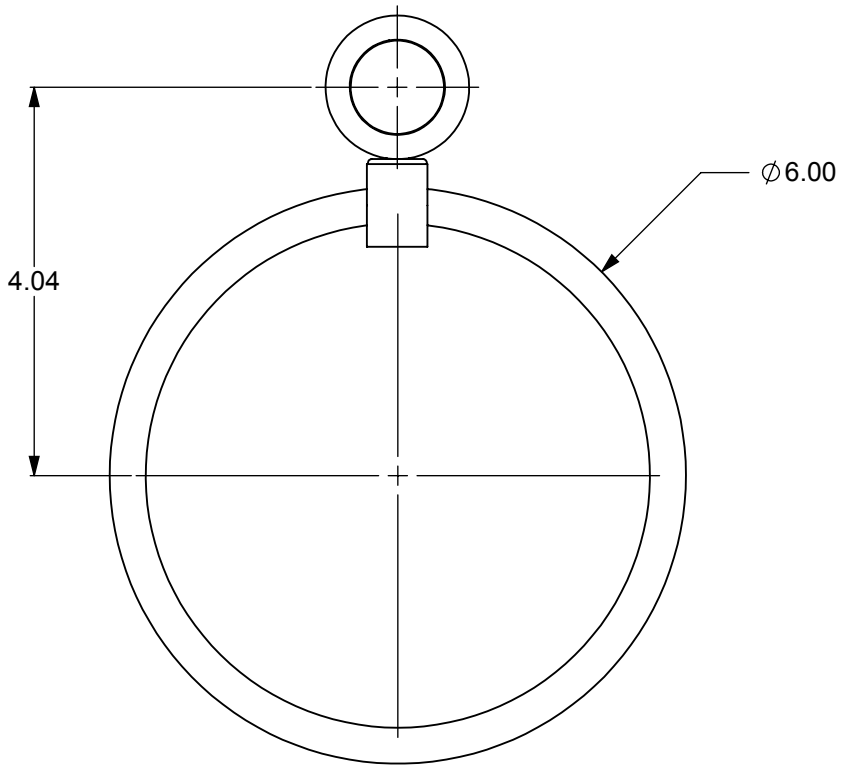

ITEM NO.	P/N	DESCRIPTION	QTY.
1	RGSMT	CONNECTOR	1
2	CARD-1	END LOCK	1
3	#2ARM BACK	SUPPORT LOCK	1
4	HBTTT-78	HUB	1
5	TRMT-6	RING	1

NOTES:
1. UNIT IS IN INCHES

UNLESS OTHERWISE STATED	
.X	$\pm .3\text{mm}$
.XX	$\pm .15\text{mm}$
.XXX	$\pm .008\text{mm}$

COPYRIGHT © Allied Brass 2016

DRAWN	1-26-2016	I.M	MATERIAL:	BRASS		FINISH	TBD
CHECKED	1-26-2016	P.D	DESCRIPTION:	TOWEL RING		QUANTITY	TBD
APPROVED	1-26-2016	R.A	DRAWING No.			416	REV
				SCALE	1:2	SHEET: 01	A4